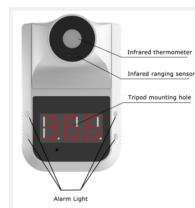

388100

Infrared Rapid Thermometer

Wall-mounted

PRODUCT ADVANTAGES

- Infra-red, contactless, LCD display
- Rapid response <1 second
- High precision $\pm 0.2^{\circ}\text{C}$
- Bracket with adjustable angle function
- Continuous alarm for 37.5°C and above
- On stand-by mode for use 24 hours
- With chargeable battery – USB charging
- Standby operations approx. 4 to 5 days
- Measurement distance range 5 ~ 15cm

Infrared Rapid Thermometer

DIMENSIONS

Height (mm)	140
Width (mm)	170
Depth (mm)	115

TECHNICAL DRAWING