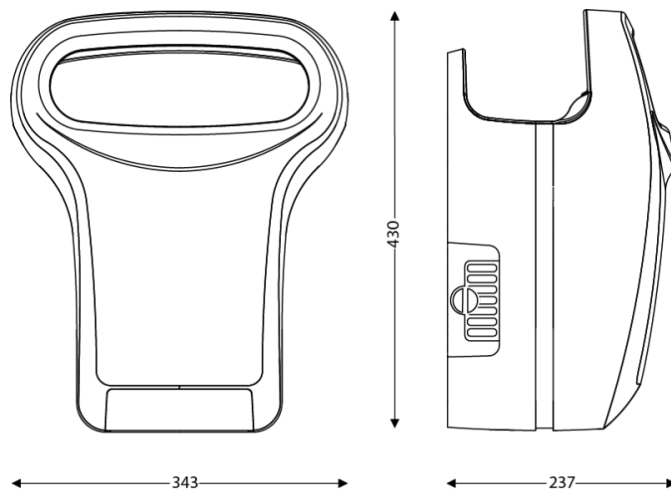

DIMENSIONS

Height (mm)	430
Width (mm)	343
Depth (mm)	237
Weight (kg)	6.9400

BOX DIMENSIONS

Height (mm)	240
Width (mm)	360
Depth (mm)	490
Weight (kg)	8.0100

TECHNICAL DRAWING

RECOMMENDED INSTALLATION HEIGHTS