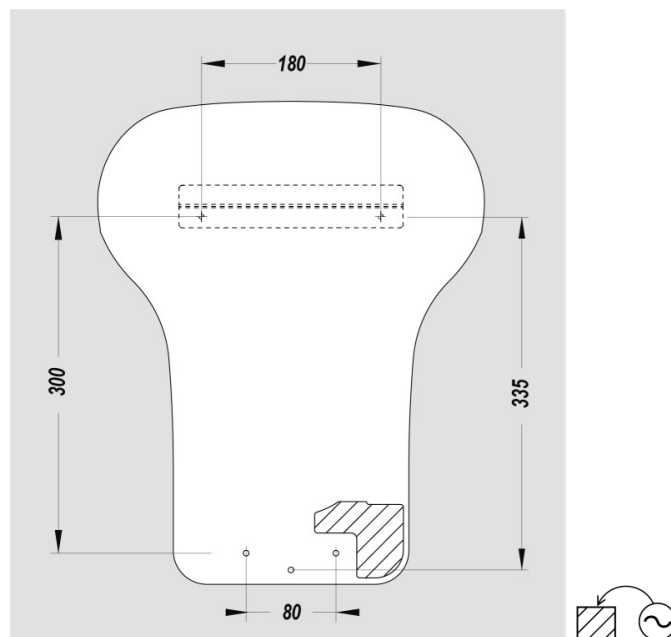

DIMENSIONS

Height (mm)	430
Width (mm)	343
Depth (mm)	237
Weight (kg)	6.9400

BOX DIMENSIONS

Height (mm)	240
Width (mm)	360
Depth (mm)	490
Weight (kg)	8.0100

TECHNICAL DRAWING

RECOMMENDED INSTALLATION HEIGHTS