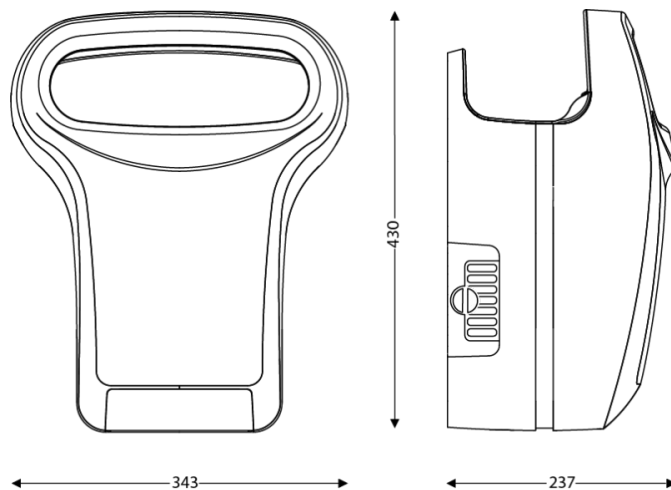

8111601

EXP'AIR+ automatic grey metal

SPECIFICATIONS

Material	Aluminum
Colour	Grey
Water tray	Yes
Water tray capacity (mL)	0.6000
Drain connection	Yes
Drying time (s)	10-15s
Sound level (dB) (1m in front of the appliance)	78
Outlet air speed (m/s)	600
Air flow rate (m³/h)	140
Air outlet temperature (°C)	40
Safety in case of malfunction	Yes
Filter	Copper filter
Vandal-safe	Yes
Antibacterial treatment	Yes
Drying zone lighting	Yes

ELECTRICAL

Rated Power (W)	1000
Voltage	220-240V
Frequency (Hz)	50
Standby power consumption (W)	30.0000
Detection type	Capacitive
Motor speed (rpm)	26500
Type of motor	Brushless
Motor lifetime (number of operations)	700000

DIMENSIONS

Height (mm)	430
Width (mm)	343
Depth (mm)	237
Weight (kg)	6.9400

BOX DIMENSIONS

Height (mm)	240
Width (mm)	360
Depth (mm)	490
Weight (kg)	8.0100

TECHNICAL DRAWING

RECOMMENDED INSTALLATION HEIGHTS

- Men installation height (cm) : 75
- Women installation height (cm) : 65
- Children installation height (cm) : 55
- Disabled person installation height (cm) : 65