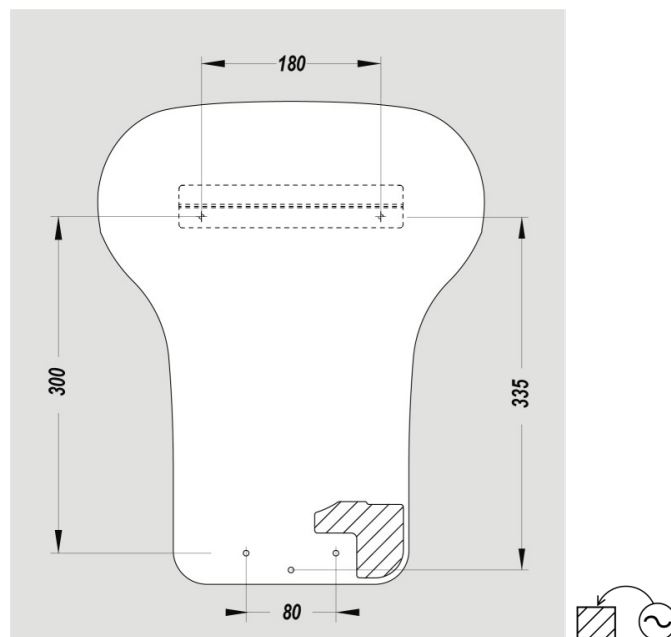

8111601

EXP'AIR+ automatic grey metal

SPECIFICATIONS

Material	Aluminum
Colour	Grey
Water tray	Yes
Water tray capacity (mL)	0.6000
Drain connection	Yes
Drying time (s)	10-15s
Sound level (dB) (1m in front of the appliance)	78
Outlet air speed (m/s)	600
Air flow rate (m³/h)	140
Air outlet temperature (°C)	40
Safety in case of malfunction	Yes
Filter	Copper filter
Vandal-safe	Yes
Antibacterial treatment	Yes
Drying zone lighting	Yes

ELECTRICAL

Rated Power (W)	1000
Voltage	220-240V
Frequency (Hz)	50
Standby power consumption (W)	30.0000
Detection type	Capacitive
Motor speed (rpm)	26500
Type of motor	Brushless
Motor lifetime (number of operations)	700000

DIMENSIONS

Height (mm)	430
Width (mm)	343
Depth (mm)	237
Weight (kg)	6.9400

BOX DIMENSIONS

Height (mm)	240
Width (mm)	360
Depth (mm)	490
Weight (kg)	8.0100

TECHNICAL DRAWING

RECOMMENDED INSTALLATION HEIGHTS

- Men installation height (cm) : 75
- Women installation height (cm) : 65
- Children installation height (cm) : 55
- Disabled person installation height (cm) : 65