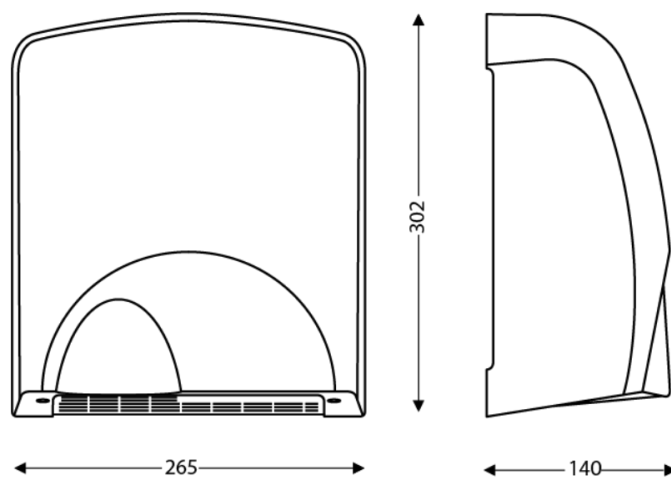

811251

TORNADO standard

SPECIFICATIONS

Material	ABS
Colour	White
Heating element	Yes
Drying time (s)	20-30s
Sound level (dB) (1m in front of the appliance)	70
Air flow rate (m³/h)	300
Air outlet temperature (°C)	60
Safety in case of malfunction	Yes
Filter	No
Vandal-safe	Yes
Drying zone lighting	Yes

ELECTRICAL

Rated Power (W)	2000
Voltage	220-240V
Frequency (Hz)	50
Standby power consumption (W)	2.0000
Detection type	Infrared
Type of motor	Induction

DIMENSIONS

Height (mm)	302
Width (mm)	265
Depth (mm)	140
Weight (kg)	3.0300

BOX DIMENSIONS

Height (mm)	145
Width (mm)	280
Depth (mm)	310
Weight (kg)	3.2000

TECHNICAL DRAWING

RECOMMENDED INSTALLATION HEIGHTS

- Men installation height (cm) : 130
- Women installation height (cm) : 125
- Children installation height (cm) : 120
- Disabled person installation height (cm) : 100