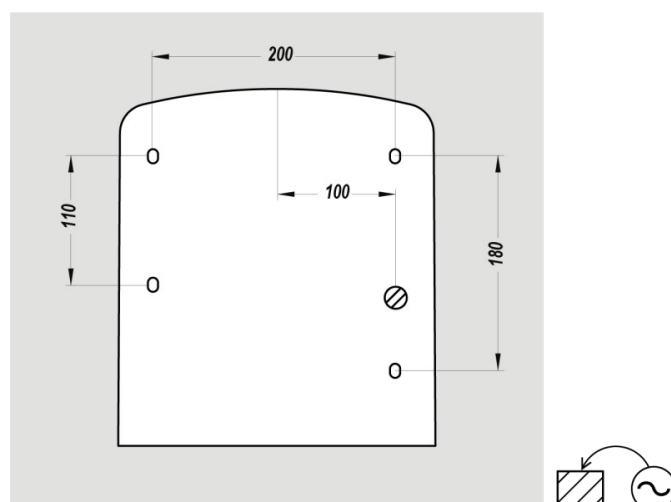

811251

TORNADO standard

SPECIFICATIONS

Material	ABS
Colour	White
Heating element	Yes
Drying time (s)	20-30s
Sound level (dB) (1m in front of the appliance)	70
Air flow rate (m³/h)	300
Air outlet temperature (°C)	60
Safety in case of malfunction	Yes
Filter	No
Vandal-safe	Yes
Drying zone lighting	Yes

ELECTRICAL

Rated Power (W)	2000
Voltage	220-240V
Frequency (Hz)	50
Standby power consumption (W)	2.0000
Detection type	Infrared
Type of motor	Induction

DIMENSIONS

Height (mm)	302
Width (mm)	265
Depth (mm)	140
Weight (kg)	3.0300

BOX DIMENSIONS

Height (mm)	145
Width (mm)	280
Depth (mm)	310
Weight (kg)	3.2000

TECHNICAL DRAWING

RECOMMENDED INSTALLATION HEIGHTS

- Men installation height (cm) : 130
- Women installation height (cm) : 125
- Children installation height (cm) : 120
- Disabled person installation height (cm) : 100