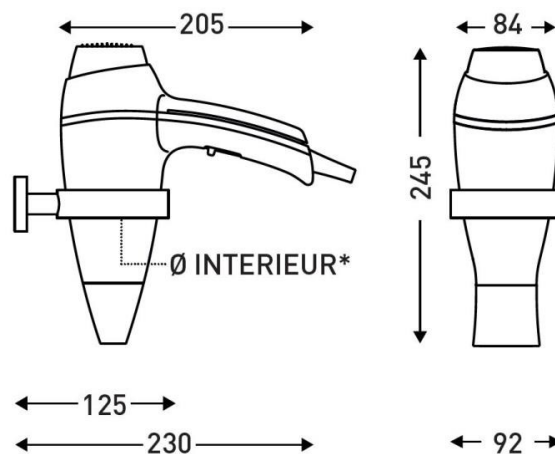

PRODUCT ADVANTAGES

- 1875 W power
- Patented LighTouch® handle
- Activates when picked up
- Fitted with an ionizing system

8221043

ALTEO hand held white with plug

SPECIFICATIONS

| | |
|-----------------------------------|-----------------------|
| Material | Polycarbonate |
| Colour | White |
| Ioniser | Yes |
| Cord length (mm) | 700 |
| Stretched cord length (mm) | 2050 |
| Diffusor | Removable |
| Air flow rate (m ³ /h) | 115 |
| Air outlet temperature (°C) | 80 |
| Safety in case of malfunction | Yes |
| Speed control | 2 speed |
| Filter | Removable back filter |
| Temperature variation | 3 |
| LightTouch Patented Handle | Yes |

ELECTRICAL

| | |
|-----------------|------------|
| Rated Power (W) | 1875 |
| Voltage | 230V |
| Frequency (Hz) | 50-60 |
| Type of motor | Brushed DC |

DIMENSIONS

| | |
|-------------|--------|
| Height (mm) | 205 |
| Width (mm) | 245 |
| Depth (mm) | 84 |
| Weight (kg) | 0.6500 |

BOX DIMENSIONS

| | |
|-------------|--------|
| Height (mm) | 115 |
| Width (mm) | 230 |
| Depth (mm) | 275 |
| Weight (kg) | 0.8600 |

TECHNICAL DRAWING

*Ø INTERIEUR DU SUPPORT
MURAL : 80 MM