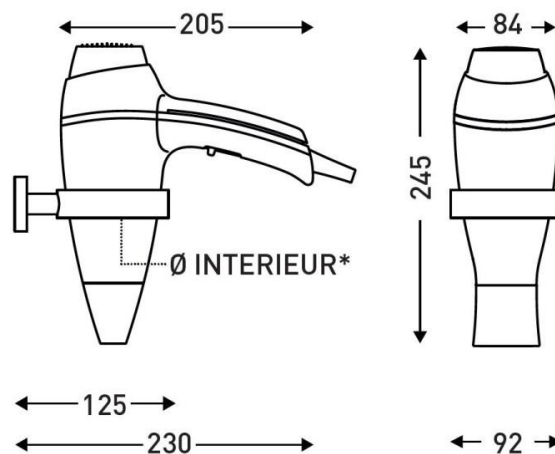

PRODUCT ADVANTAGES

- 1875 W power
- Patented LighTouch® handle
- Activates when picked up
- Fitted with an ionizing system

8221044

ALTEO hand held black with plug

SPECIFICATIONS

Material	Polycarbonate
Colour	Black
Ioniser	Yes
Cord length (mm)	700
Stretched cord length (mm)	2050
Diffusor	Removable
Sound level (dB) (1m in front of the appliance)	63
Air flow rate (m ³ /h)	115
Air outlet temperature (°C)	80
Safety in case of malfunction	Yes
Speed control	2 speed
Filter	Removable back filter
Temperature variation	3
LightTouch Patented Handle	Yes

ELECTRICAL

Rated Power (W)	1875
Voltage	230V
Frequency (Hz)	50-60
Type of motor	Brushed DC

DIMENSIONS

Height (mm)	205
Width (mm)	245
Depth (mm)	84
Weight (kg)	0.6500

BOX DIMENSIONS

Height (mm)	110
Width (mm)	230
Depth (mm)	275
Weight (kg)	0.8600

TECHNICAL DRAWING

* \varnothing INTERIEUR DU SUPPORT
MURAL : 80 MM