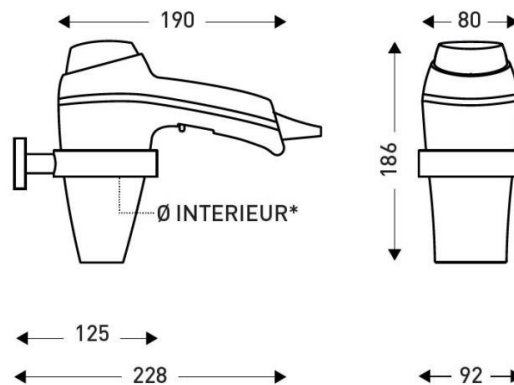

PRODUCT ADVANTAGES

- Patented LighTouch® handle
- Activates when picked up
- Integrated concentrator nozzle
- Fitted with an ionizing system

8221191

CLIPPER II hand held white with plug

SPECIFICATIONS

Material	Polycarbonate
Colour	White
Ioniser	Yes
Cord length (mm)	740
Stretched cord length (mm)	2250
Diffusor	Built-in
Sound level (dB) [1m in front of the appliance]	68
Air flow rate (m ³ /h)	95
Air outlet temperature (°C)	70
Safety in case of malfunction	Yes
Speed control	2 speed
Filter	Removable back filter
Temperature variation	3
LightTouch Patented Handle	Yes

ELECTRICAL

Rated Power (W)	1400
Voltage	230V
Frequency (Hz)	50-60
Type of motor	Brushed DC

DIMENSIONS

Height (mm)	190
Width (mm)	186
Depth (mm)	80
Weight (kg)	0.6300

BOX DIMENSIONS

Height (mm)	110
Width (mm)	225
Depth (mm)	275
Weight (kg)	0.7800

TECHNICAL DRAWING

*Ø INTERIEUR DU SUPPORT MURAL : 80 MM