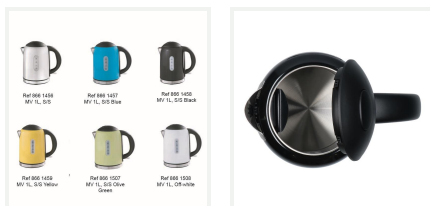

8661458

***Modus Vivendi Kettle 1.0L,
Black***

PRODUCT ADVANTAGES

- Easy to clean: wide opening and concealed heating element
- Hygienic
- Interior of 304 stainless steel
- Colourful
- Available in 3 finishes

Modus Vivendi VOGUE Kettle, 1.0 litre, Black color, S/S304 construction, auto-off when boiled or empty, concealed heating element, 360° rotation on base, water level indicator, power light

JVD Spain
jvd.es

-

JVD France
jvd.fr

-

JVD Singapore
jvd.sg

-

JVD Mexico
jvd.mx

8661458

Modus Vivendi Kettle 1.0L, Black

SPECIFICATIONS

Material	Stainless Steel 304
Colour	Black
Water level indicator	Yes
Light indicator	Yes
Safety in case of malfunction	Yes
360° base	Yes
Automatic switch-off	Yes
Volume (L)	1.0000

ELECTRICAL