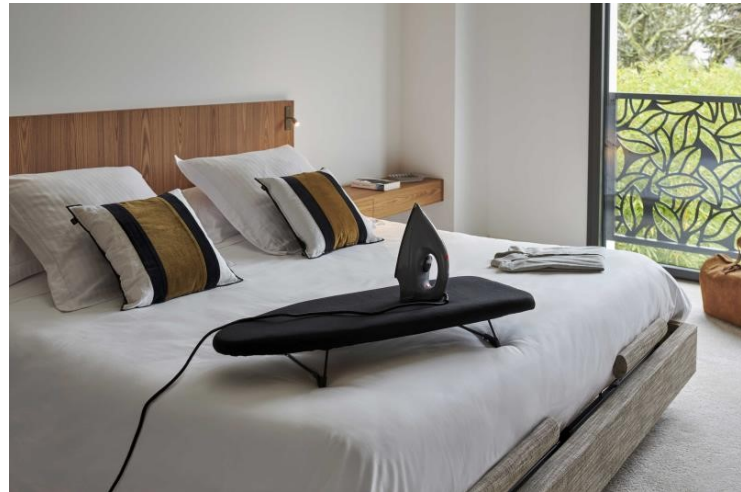

8661534

Vesta Dry Iron

PRODUCT ADVANTAGES

- Dry iron
- Easy to use and maintain (no water)
- Safe (automatic shutoff in vertical or horizontal position)
- Ceramic sole
-

8661534

Vesta Dry Iron

SPECIFICATIONS

Colour	Grey
Iron sole	Ceramic
Cord length (mm)	2000
Safety in case of malfunction	Yes
Timeout (s)	8
Automatic switch-off	Yes

ELECTRICAL

Rated Power (W)	1300
Voltage	220-240V
Frequency (Hz)	50-60

DIMENSIONS