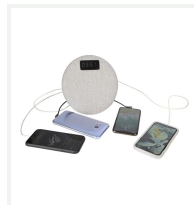

8661610

MUSE Bluetooth Clock

PRODUCT ADVANTAGES

- Created for hotels: Non-repeatable alarm / rechargeable battery
- Integrated mobile phone charging cords
- High quality of stereo sound

Muse alarm clock station with bluetooth. Non-repeatable alarm and built-in battery (anti-theft system not included).

MUSE Bluetooth Clock

SPECIFICATIONS

Colour	Grey
One-room Bluetooth system	Yes
Number of USB ports	4
Limited maximum sound volume	Yes
Non-repeatable alarm	Yes
Built-in battery	Yes
Anti-theft security	Optional
Adjustable lighting	Yes

ELECTRICAL

Rated Power (W)	24
Voltage	220-240V
Frequency (Hz)	50-60

DIMENSIONS

Height (mm)	170
Width (mm)	170
Depth (mm)	95
Weight (kg)	0.4500

TECHNICAL DRAWING