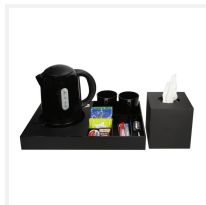

8661698

Maestro Combo

PRODUCT ADVANTAGES

- Classy organiser for kettle, spoons, mugs and other refreshments
- High quality melamine in polish black finishing

Maestro Combo, dimensions H50/L410/D279mm, Black

8661698

Maestro Combo

SPECIFICATIONS

Material	Melamine
Colour	Black

DIMENSIONS

Height (mm)	50
Width (mm)	410
Depth (mm)	279

TECHNICAL DRAWING