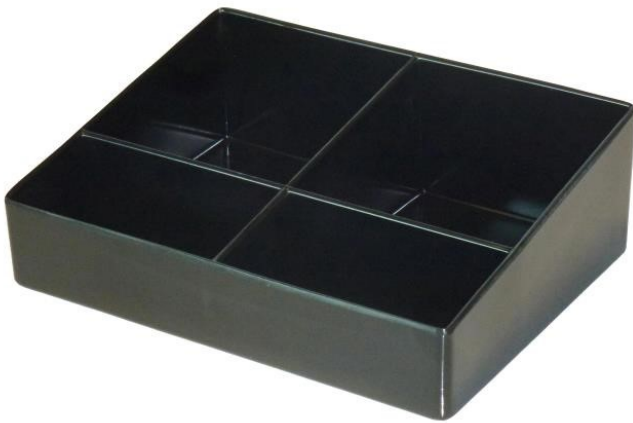

866394

***Small Sachet Tray ZEN LINE
black***

PRODUCT ADVANTAGES

- Burn resistant
- Anti-stain finish
- Possibility of incorporating a JVD kettle base

Tray ZEN LINE Small Black Bag Holder with 4 compartments.
Burn-resistant tray with anti-stain finish.

866394

Small Sachet Tray ZEN LINE black

SPECIFICATIONS

Material	Melamine
Colour	Black
Water resistant	Yes

DIMENSIONS

Height (mm)	49
Width (mm)	152
Depth (mm)	115
Weight (kg)	0.2100

BOX DIMENSIONS

Height (mm)	22
Width (mm)	170
Depth (mm)	260
Weight (kg)	0.2200