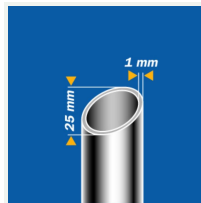

866506

Luggage rack chrome with back

Luggage rack RACK chrome metal backsplash with steel tubes. The rack is equipped with 4 high-strength straps and 2 support straps. Its payload is 220 kg.

PRODUCT ADVANTAGES

- With or without back
- Compact when folded
- Chrome, gold or copper finish

866506

Luggage rack chrome with back

SPECIFICATIONS

Material	Steel
Colour	Chrome
Payload (kg)	220
Number of straps	6

DIMENSIONS

Height (mm)	705
Width (mm)	675
Depth (mm)	520
Weight (kg)	2.2400

BOX DIMENSIONS

Height (mm)	75
Width (mm)	700
Depth (mm)	860
Weight (kg)	2.9200

TECHNICAL DRAWING