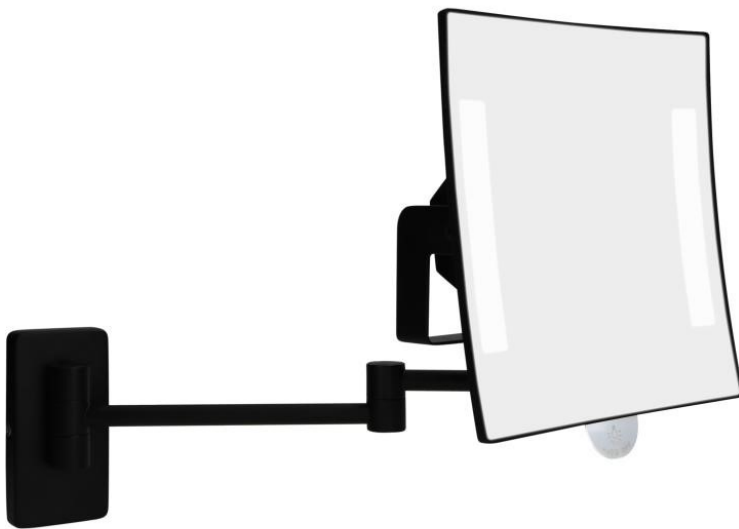

866769-BK

***GALAXY wall mounted, Brass,  
Matt-black***

**PRODUCT ADVANTAGES**

- No electrical connection required
- Long battery life up to 3 years
- Touch activation

Galaxy mirror, single side 200mm diam., 3X, LED white, battery included, wall-mounted, double arm, brass, matt-black

## ***GALAXY wall mounted, Brass, Matt-black***

### **SPECIFICATIONS**

Material	Brass
Colour	Matte Black
With light	Yes
Magnifying reflection	X3
Timeout (s)	3
Automatic switch-off	Yes
Arm type	Tubular Arm