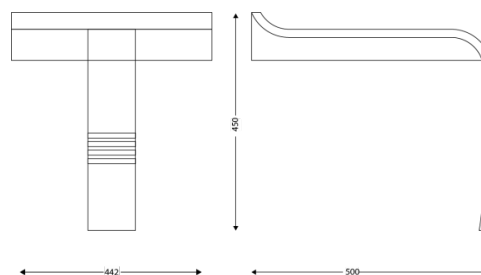

8991734

METIS shower seat

SPECIFICATIONS

Material	Polyurethane and Aluminum
Colour	Grey

DIMENSIONS

Height (mm)	450
Width (mm)	442
Depth (mm)	500

BOX DIMENSIONS

Weight (kg)	3.3000
-------------	--------

TECHNICAL DRAWING

8 99 1643