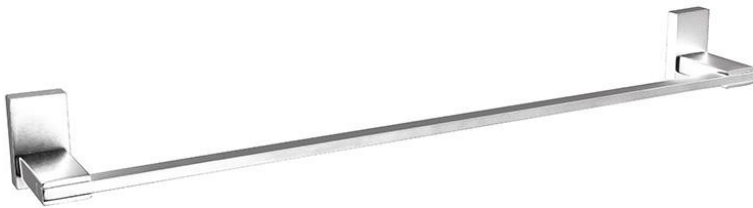

BFA-300841

Argo Single Towel Rail

PRODUCT ADVANTAGES

- Design
- Stainless Steel 304

Argo Single Towel Rail, H60/L577/D80mm, Polish Stainless Steel 304

BFA-300841

Argo Single Towel Rail

SPECIFICATIONS

Material	Stainless Steel 304
Colour	Chrome

DIMENSIONS

Height (mm)	60
Width (mm)	577
Depth (mm)	80

TECHNICAL DRAWING