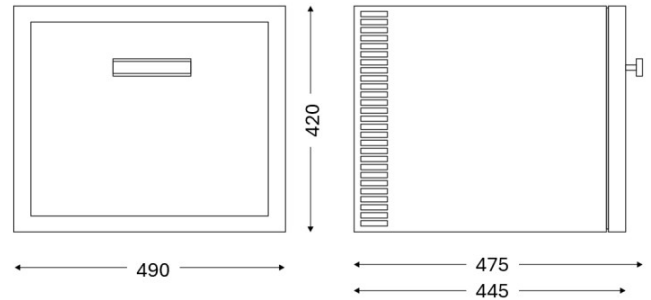

DM-TF-40-BK

DM-TF40 Drawer Minibar

Version dated	08/01/2026
Capacity	40L
Color	Black
Door type	Solid foam door
Refrigeration type	Thermo-absorption
Automatic defrost	Yes
Interior lighting	Yes
Lighting type	LED
Gas used	R600A
Power consumption during operation (W)	58
Power supply	220-240V
Product height (mm)	420
Product width (mm)	490
Product depth (mm)	475

TECHNICAL DRAWING

CE CB

JVD France • JVD Spain • JVD Singapore • JVD Mexico
jvd.fr jvd.es jvd.com.sg jvd.mx

JVD
PRODUCTS
THAT
CARE