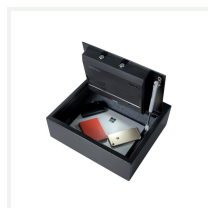

ITO-Plus-SLPT-BK

***Iconic Plus Top Open Safe, 17"
laptop, Black***

PRODUCT ADVANTAGES

- - Code locking (4 to 6 digits)
- - Security lock-out 15 minutes

Iconic Plus Top Open Safe, 17" laptop, H130/W460/D350mm, code, battery operated, Black

Iconic Plus Top Open Safe, 17" laptop, Black

SPECIFICATIONS

Material	Steel
Colour	Black
Inside light	Yes
Lighting type	LED
Anti-tamper labyrinth	Yes
Automatic lock in case of infraction	Yes
Low battery warning	Yes
Steel body thickness (mm)	15
Steel door thickness (mm)	40
Locking system	4 to 6 digit code

ELECTRICAL

Battery type	4 x LR6 - AA
--------------	--------------

DIMENSIONS

Height (mm)	130
Width (mm)	460
Depth (mm)	350

TECHNICAL DRAWING