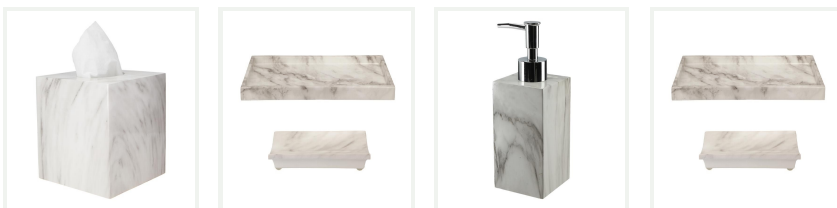

REF: RWM-3 00 703  
Carrara Soap Dish  
Dim. H22/L117/D83mm

REF: RWM-3 00 704  
Carrara Soap Dispenser  
Plastic silver pump  
Dim. H180/L65/D65mm

REF: RWM-3 00 705  
Carrara Condiment Holder  
Dim. H105/W80mm

REF: RWM-3 00 706  
Carrara Amenity Drawer Box  
3 compartments  
Dim. H90/L275/D155mm

**PRODUCT ADVANTAGES**

- Resin Material
- Water and rust Resistant
- Option to purchase Amenity Drawer Box, Tissue Box, Amenity Tray, Condiment holder and Soap Dish separately. Please refer to Other References

Carrara collection, resin material in white marble style finishing. Collection consists of Amenity Drawer Box, Amenity Tray, Tissue Box, Soap Dish