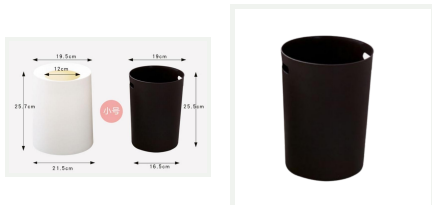

WBM-300568-WH

*Nordic, White*

Round plastic double layer bin, 8L, H257/215/195mm, include brown inner plastic liner, water resistance, White

**PRODUCT ADVANTAGES**

- Minimalist design
- Concealed inner bin design

### DIMENSIONS

Height (mm)	150
Width (mm)	138
Depth (mm)	138